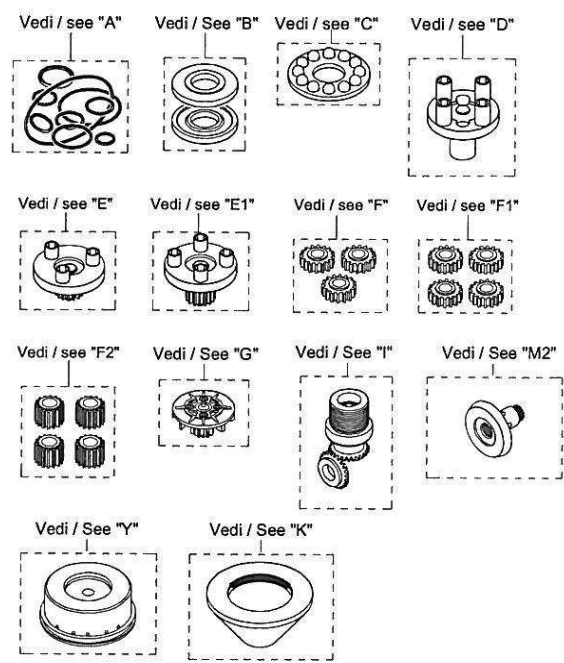

**KIT RICAMBI
PART KITS**

	HYDRO-FRANCE		12 ROUTE DE LEMBEYE 64350 PEYRELONGUE TEL: 05.59.68.11.43 FAX: 05.59.68.28.00 contact@hydro-france.fr
	MODELLO: XB 031-AAD_BQ		DESIGN: L.P. Versione: 02
NOTE:		Data: 01.05.2009	

XB031 AAD_BQ.02

HYDRO-FRANCE

client

Client

Matric.		10350206		data: 27/08/10	
RIF	CODE	DESCRIZIONE	DESCRIPTION	PZ	
1	DA0306	CORPO SUPER.	BODY	1	
5	DE1075	RONDELLA	WASHER	1	
	GK0513	KIT TENUTE	SEAL KIT	1	
6	BO0050	O.RING	O.RING	1	
19	BO0025	O.RING	O.RING	1	
24	BO0157	O.RING	O.RING	1	
52	GO0014	TENUTE	SEAL	1	
		BO0017	O.RING	1	
		BO0844	ANELLO	1	
82	GO0013	TENUTE	SEAL	2	
		BO0015	O.RING	2	
		BO0842	ANELLO	2	
90	BO0013	O.RING	O.RING	1	
64	BO0027	O.RING	O.RING	1	
	GK0372	KIT GIRANTE	TURBINE KIT	1	
7	GK0371	KIT INGRANAGGIO	GEAR KIT	1	
9	DI0569	INGRANAGGIO	GEAR	1	
34	DP0665	PUNTALINO ASS.	THRUST PIN	1	
35	AC0626	GIRANTE	TURBINE WHEEL	1	
36	DP0740	VITE	SCREW	4	
8	DP0751	BOCCOLA	BUSHING	1	
	GK0397	RONDELLA	WASHER	2	
9	DN0716	KIT ALBERO	SHAFT KIT	1	
16	DN1282	PUNTALINO ASS.	THRUST PIN	1	
30	DN0817	ALBERO	SHAFT	1	
		PERNO	PIN	4	
	GK0524	KIT SATELLITI	GEAR KIT	1	
10	DP0191	INGRANAGGIO	GEAR	4	
12	DE1290	BOCCOLA	BUSHING	1	
	GK0377	KIT PORTASAT.	GEAR KIT	1	
9	DN0716	PUNTALINO ASS.	THRUST PIN	2	
	GK0373	PORTASATELLITE	GEAR	1	
13	DE1214	FLANGIA PORTASAT.	FLANGE	1	
14	DI0567	INGRANAGGIO	GEAR	1	
37	DN0825	PERNO	PIN	3	
	GK0492	KIT ALBERO	SHAFT KIT	1	
85	DP0736	RONDELLA	WASHER	1	
83	DN0630	ALBERO	PIN	1	